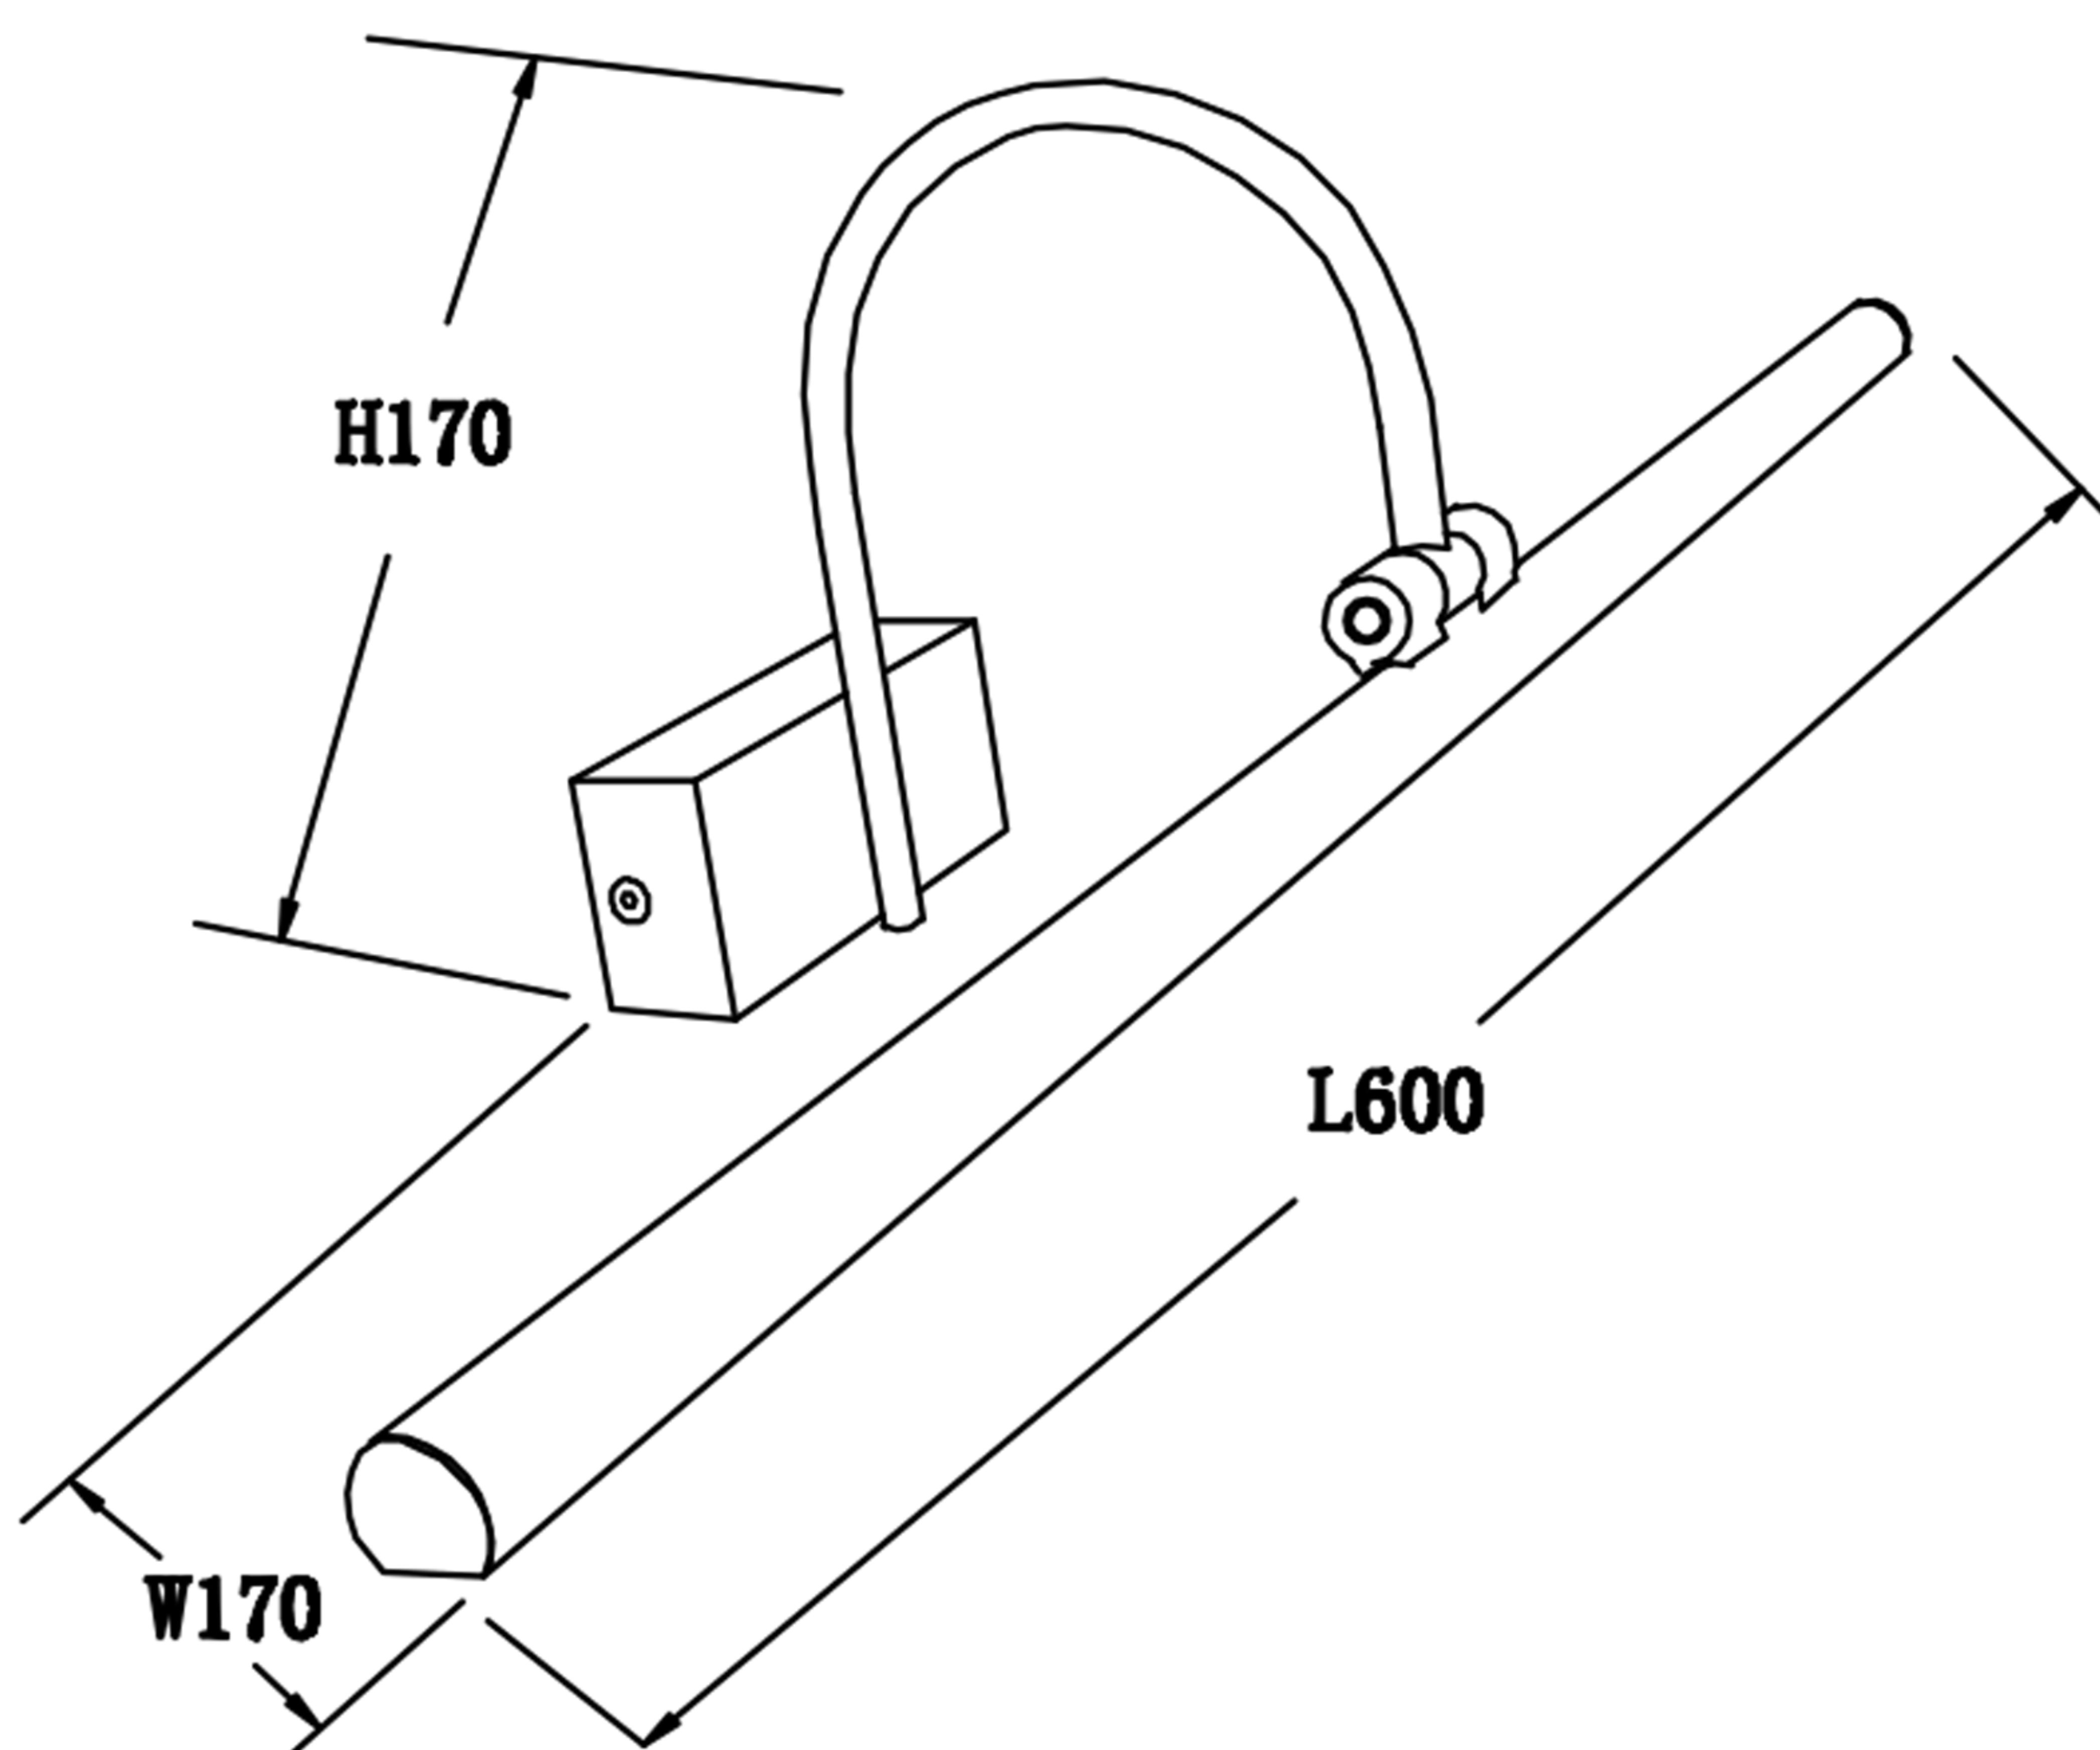

Specification of installation

In order to ensure safety use, please notice the following items:

- Read and understand the whole Specification.
- Suitable for the use of 220-240V and 50-60HZ.
- Please wear gloves as installment and avoid rot on the surface of plating.
- Must be installed on the fixed places and be checked annually.
- Please turn off the lighting source by soft cloth as cleaning prohibited to use of rotted detergent.
- Please connect with the local sales service center when there are any abnormality.

Live wire-Brown
Neutral-Light grey
Ground wire-Yellow

- 1 Wall anchor
- 2 Mounting
- 3 Self-tapping screw
- 4 Terminal
- 5 Nut
- 6 Bronze

CLT 123W600

WALL OF THE BOX SIZE

FITURE SIZE

CLT 123W600