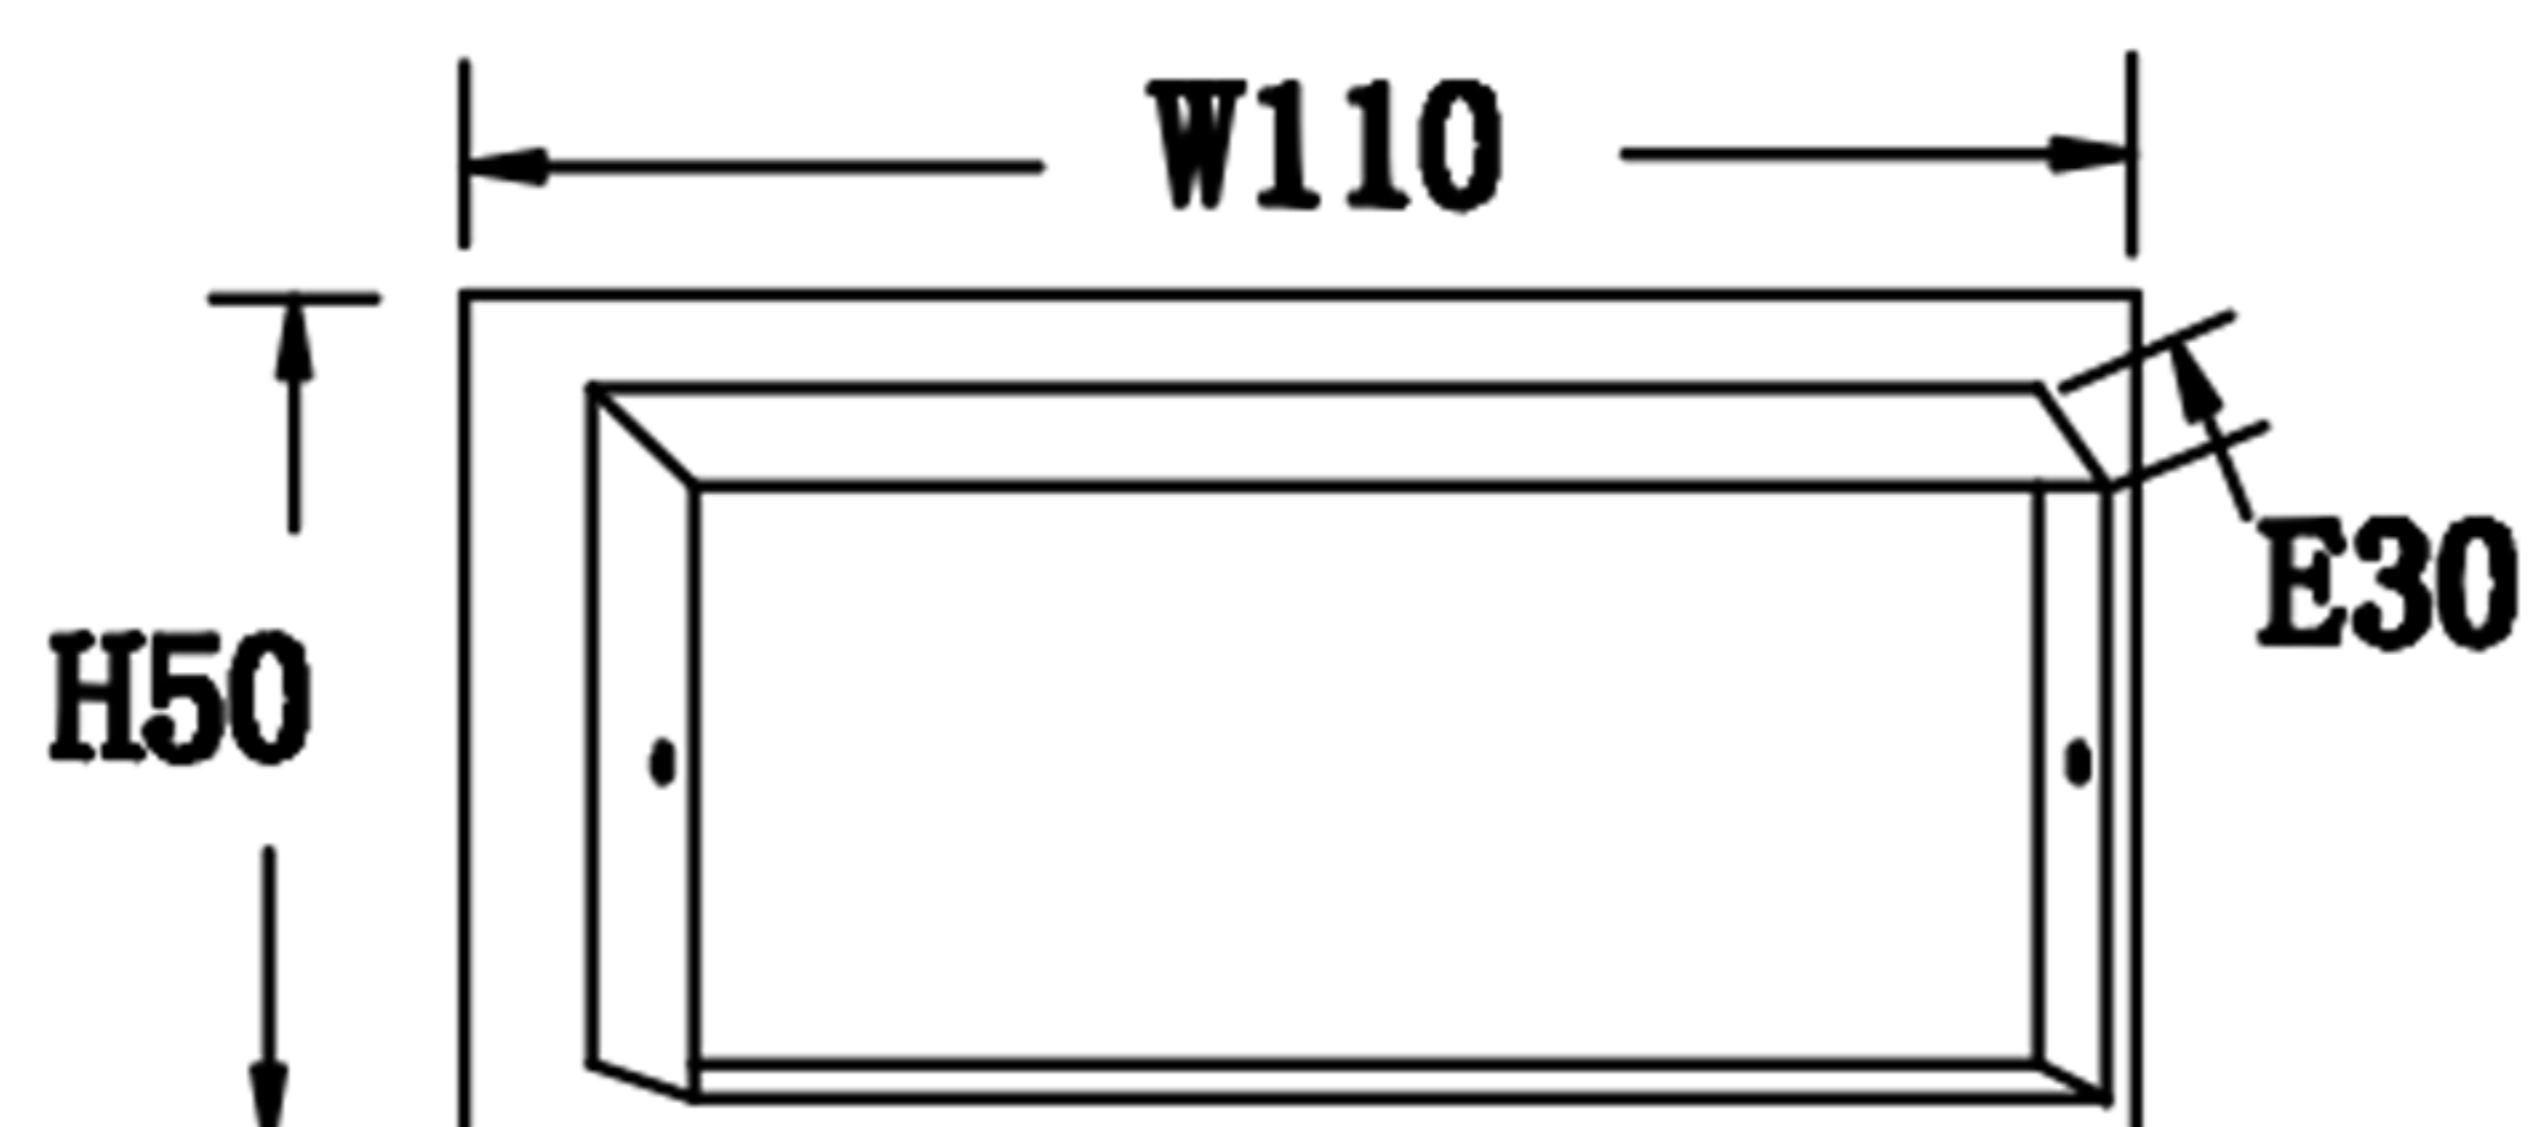

Specification of installation

In order to ensure safety use, please notice the following items:

- Read and understand the whole Specification.
- Suitable for the use of 220-240V and 50-60HZ.
- Please wear gloves as installment and avoid rot on the surface of plating.
- Must be installed on the fixed places and be checked annually.
- Please turn off the lighting source by soft cloth as cleaning prohibited to use of rotted detergent.
- Please connect with the local sales service center when there are any abnormality.

Live wire-Brown
Neutral-Light grey
Ground wire-Yellow

- 1 Wall anchor
- 2 Mounting
- 3 Self-tapping screw
- 4 Terminal
- 5 Nut
- 6 Bronze

CLT 123W600

WALL OF THE BOX SIZE

FITURE SIZE

CLT 123W600