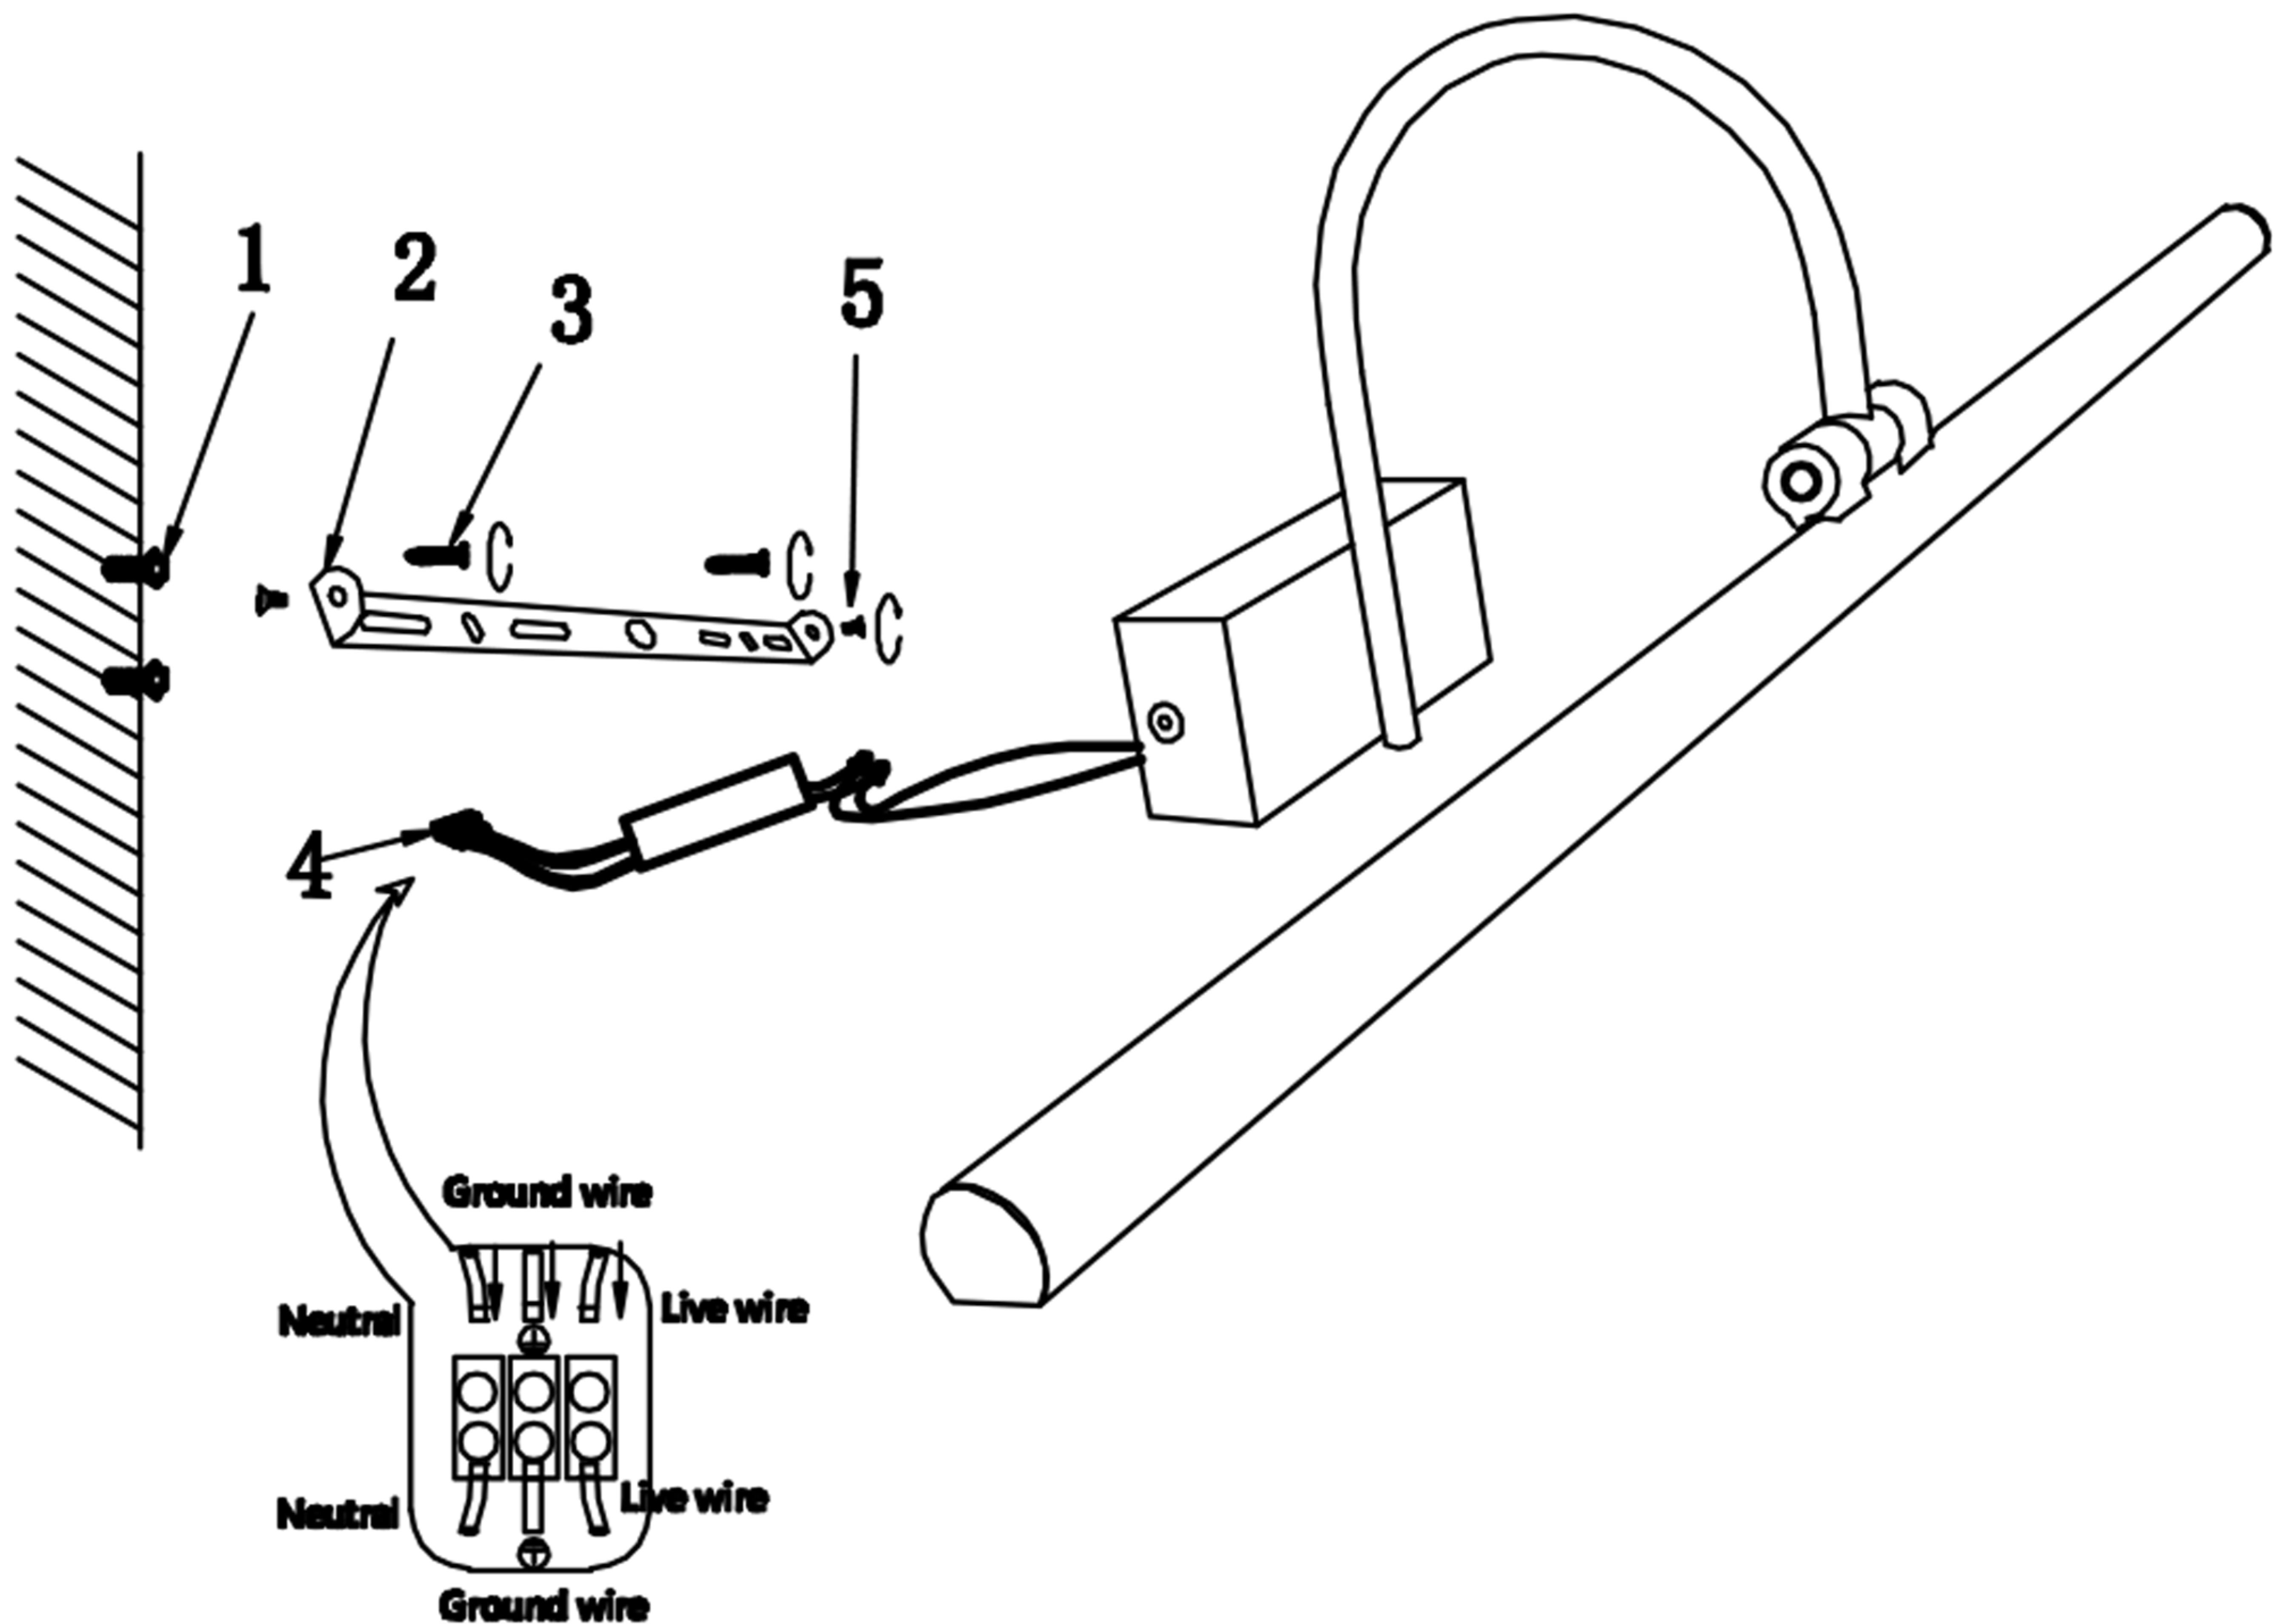

Specification of installation

In order to ensure safety use, please notice the following items:

- Read and understand the whole Specification.
- Suitable for the use of 220-240V and 50-60HZ.
- Please wear gloves as installment and avoid rot on the surface of plating.
- Must be installed on the fixed places and be checked annually.
- Please turn off the lighting source by soft cloth as cleaning prohibited to use of rotted detergent.
- Please connect with the local sales service center when there are any abnormality.

Live wire-Brown
Neutral-Light grey
Ground wire-Yellow

- 1 Wall anchor
- 2 Mounting
- 3 Self-tapping screw
- 4 Terminal
- 5 Nut
- 6 Bronze

CLT 123W600

WALL OF THE BOX SIZE

FITURE SIZE

CLT 123W600