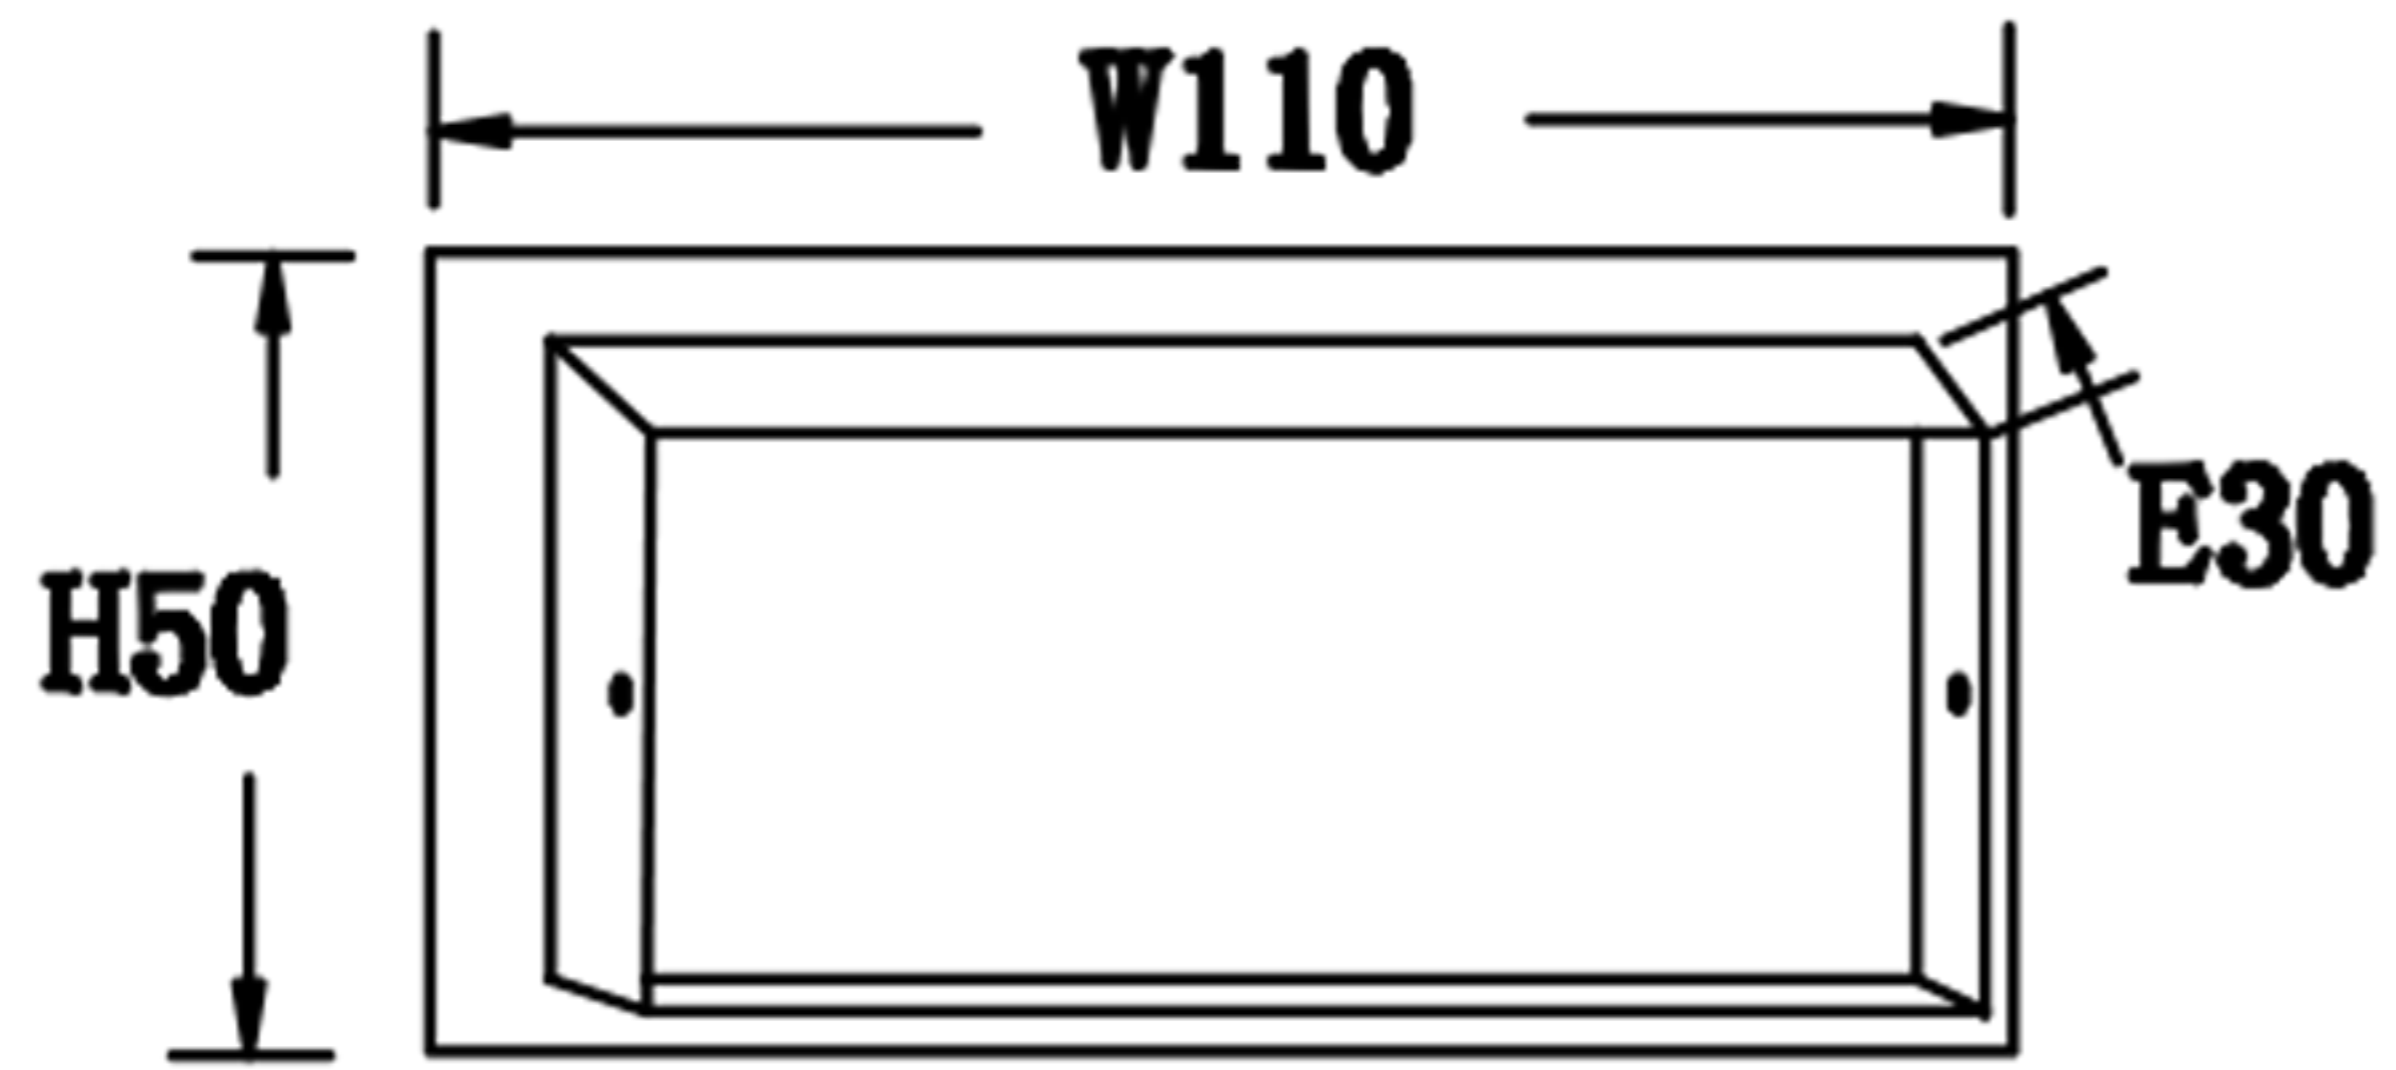

## Specification of installation

In order to ensure safety use, please notice the following items:

- Read and understand the whole Specification.
- Suitable for the use of 220-240V and 50-60HZ.
- Please wear gloves as installment and avoid rot on the surface of plating.
- Must be installed on the fixed places and be checked annually.
- Please turn off the lighting source by soft cloth as cleaning prohibited to use of rotted detergent.
- Please connect with the local sales service center when there are any abnormality.

Live wire-Brown  
Neutral-Light grey  
Ground wire-Yellow

- 1 Wall anchor
- 2 Mounting
- 3 Self-tapping screw
- 4 Terminal
- 5 Nut
- 6 Gold

# WALL OF THE BOX SIZE