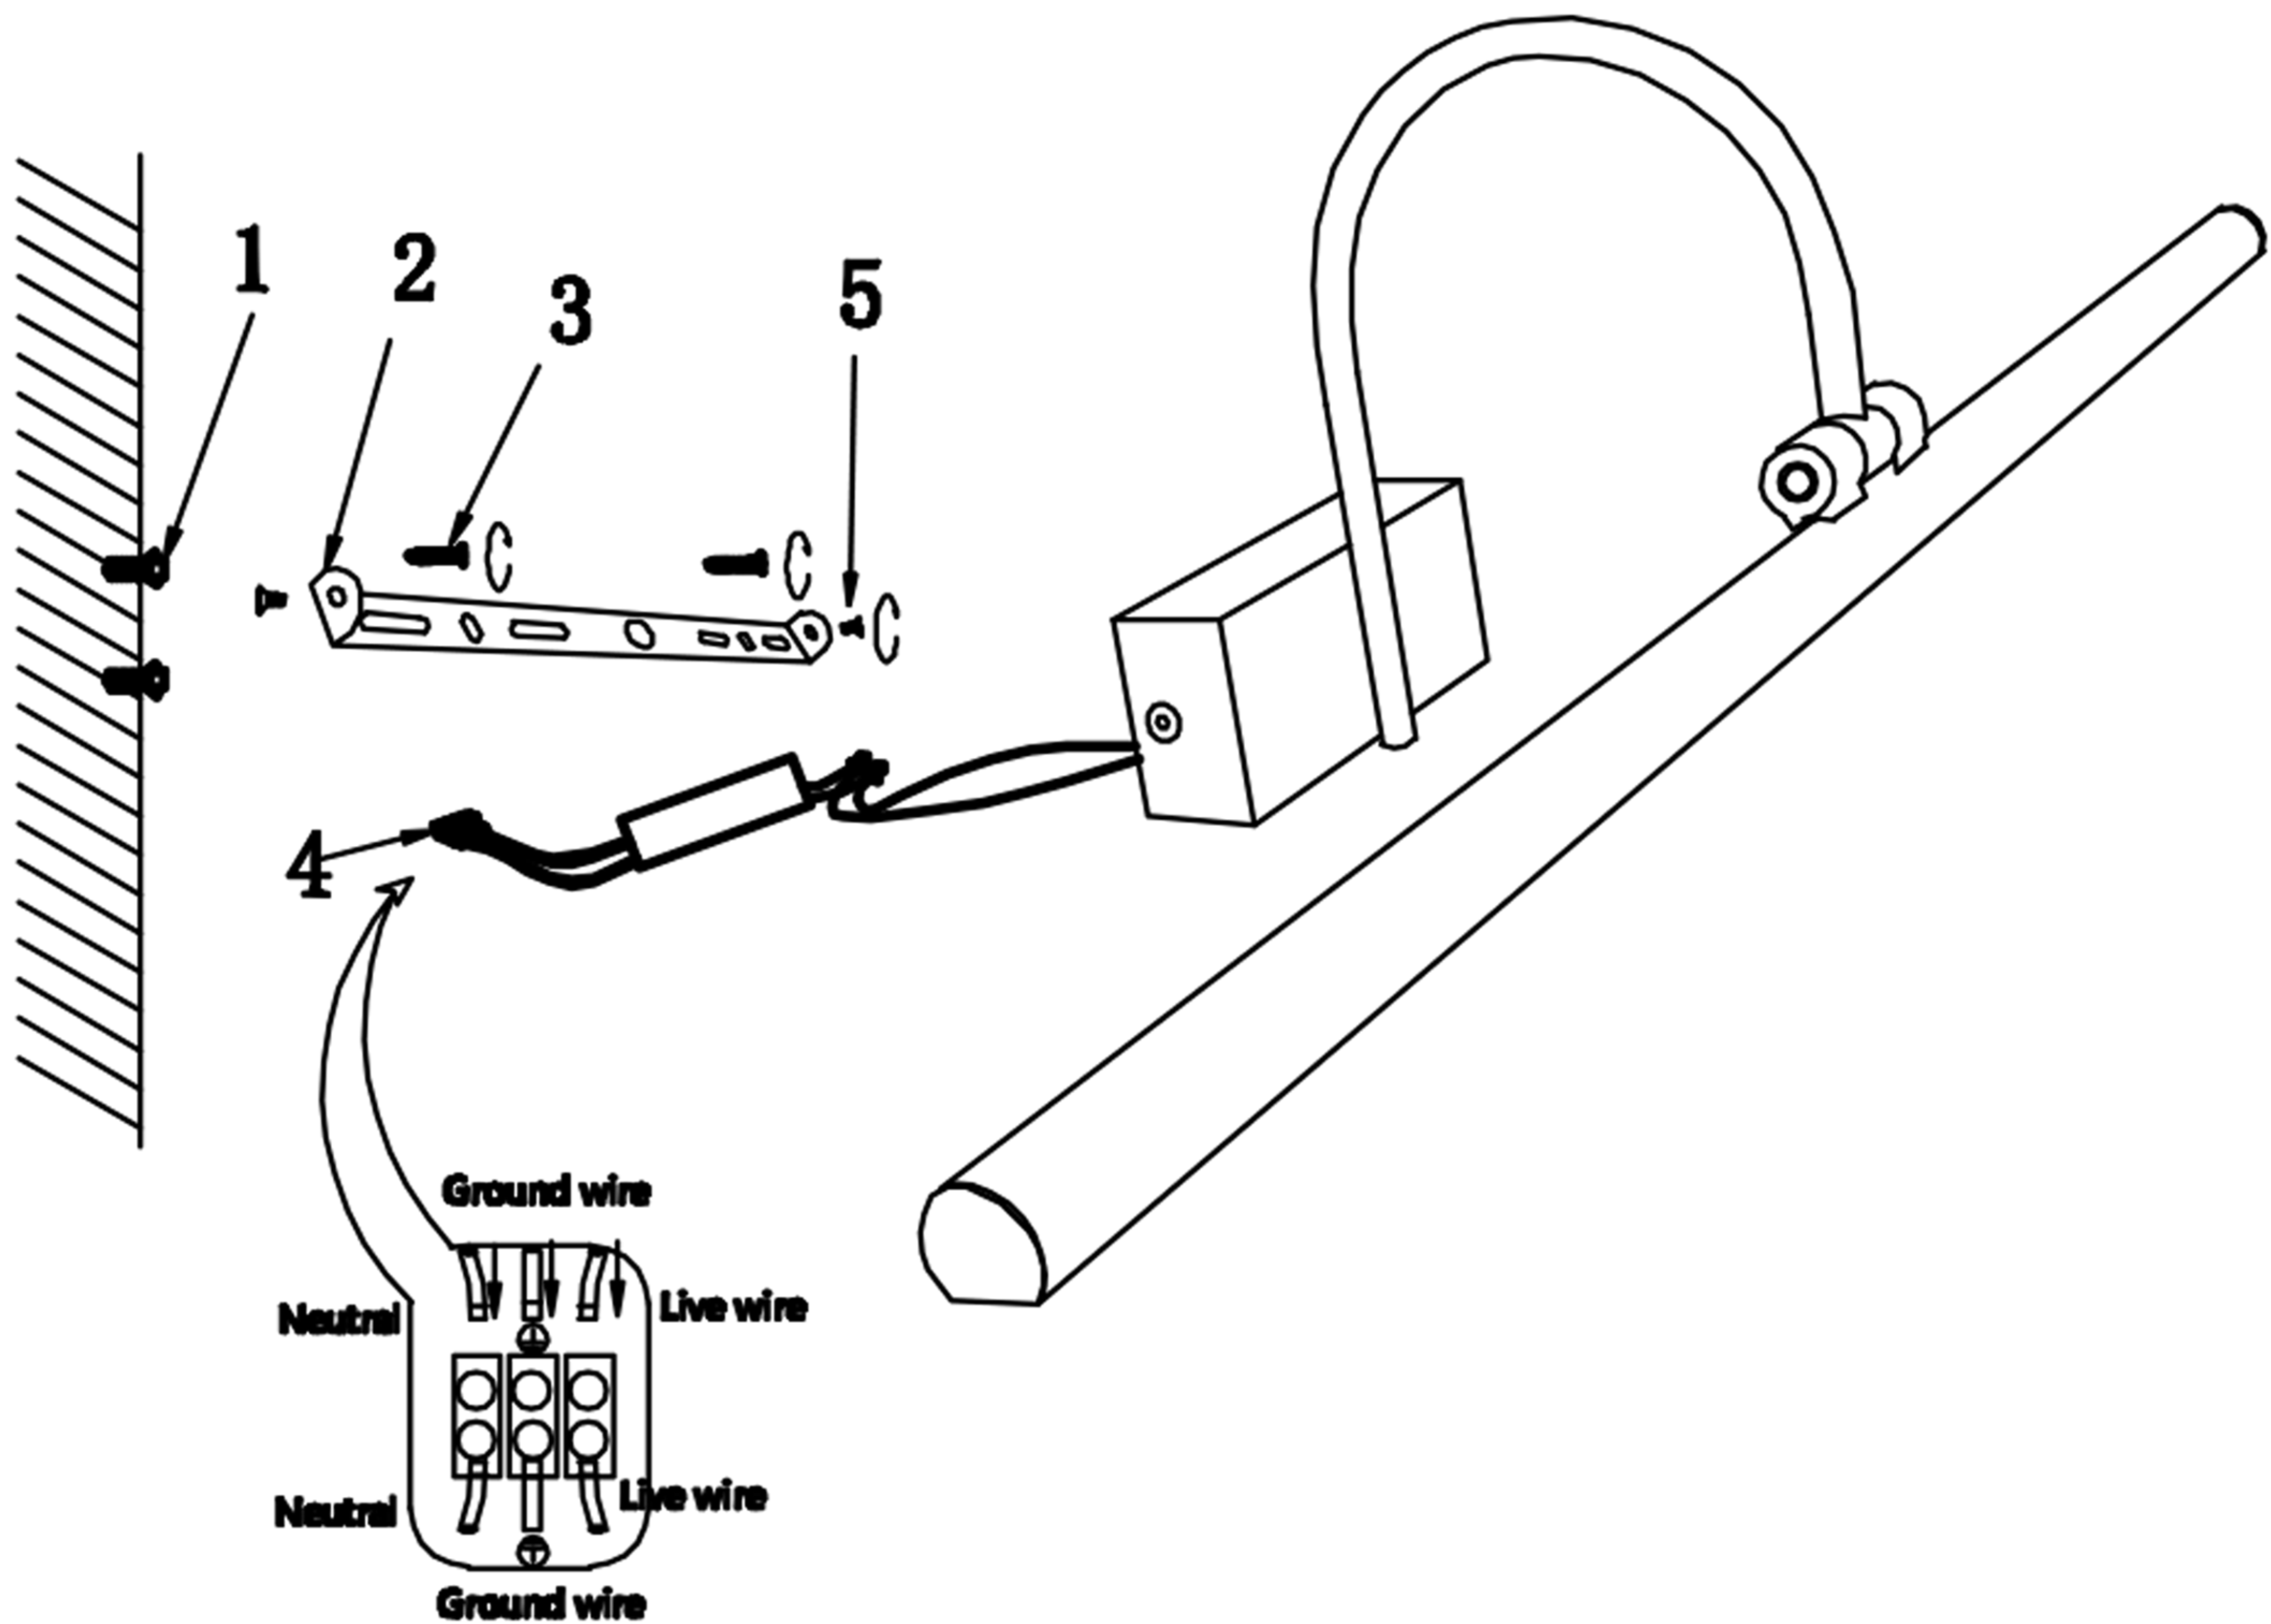

## Specification of installation

In order to ensure safety use, please notice the following items:

- Read and understand the whole Specification.
- Suitable for the use of 220-240V and 50-60HZ.
- Please wear gloves as installment and avoid rot on the surface of plating.
- Must be installed on the fixed places and be checked annually.
- Please turn off the lighting source by soft cloth as cleaning prohibited to use of rotted detergent.
- Please connect with the local sales service center when there are any abnormality.

Live wire-Brown  
Neutral-Light grey  
Ground wire-Yellow

- 1 Wall anchor
- 2 Mounting
- 3 Self-tapping screw
- 4 Terminal
- 5 Nut
- 6 Gold

# WALL OF THE BOX SIZE