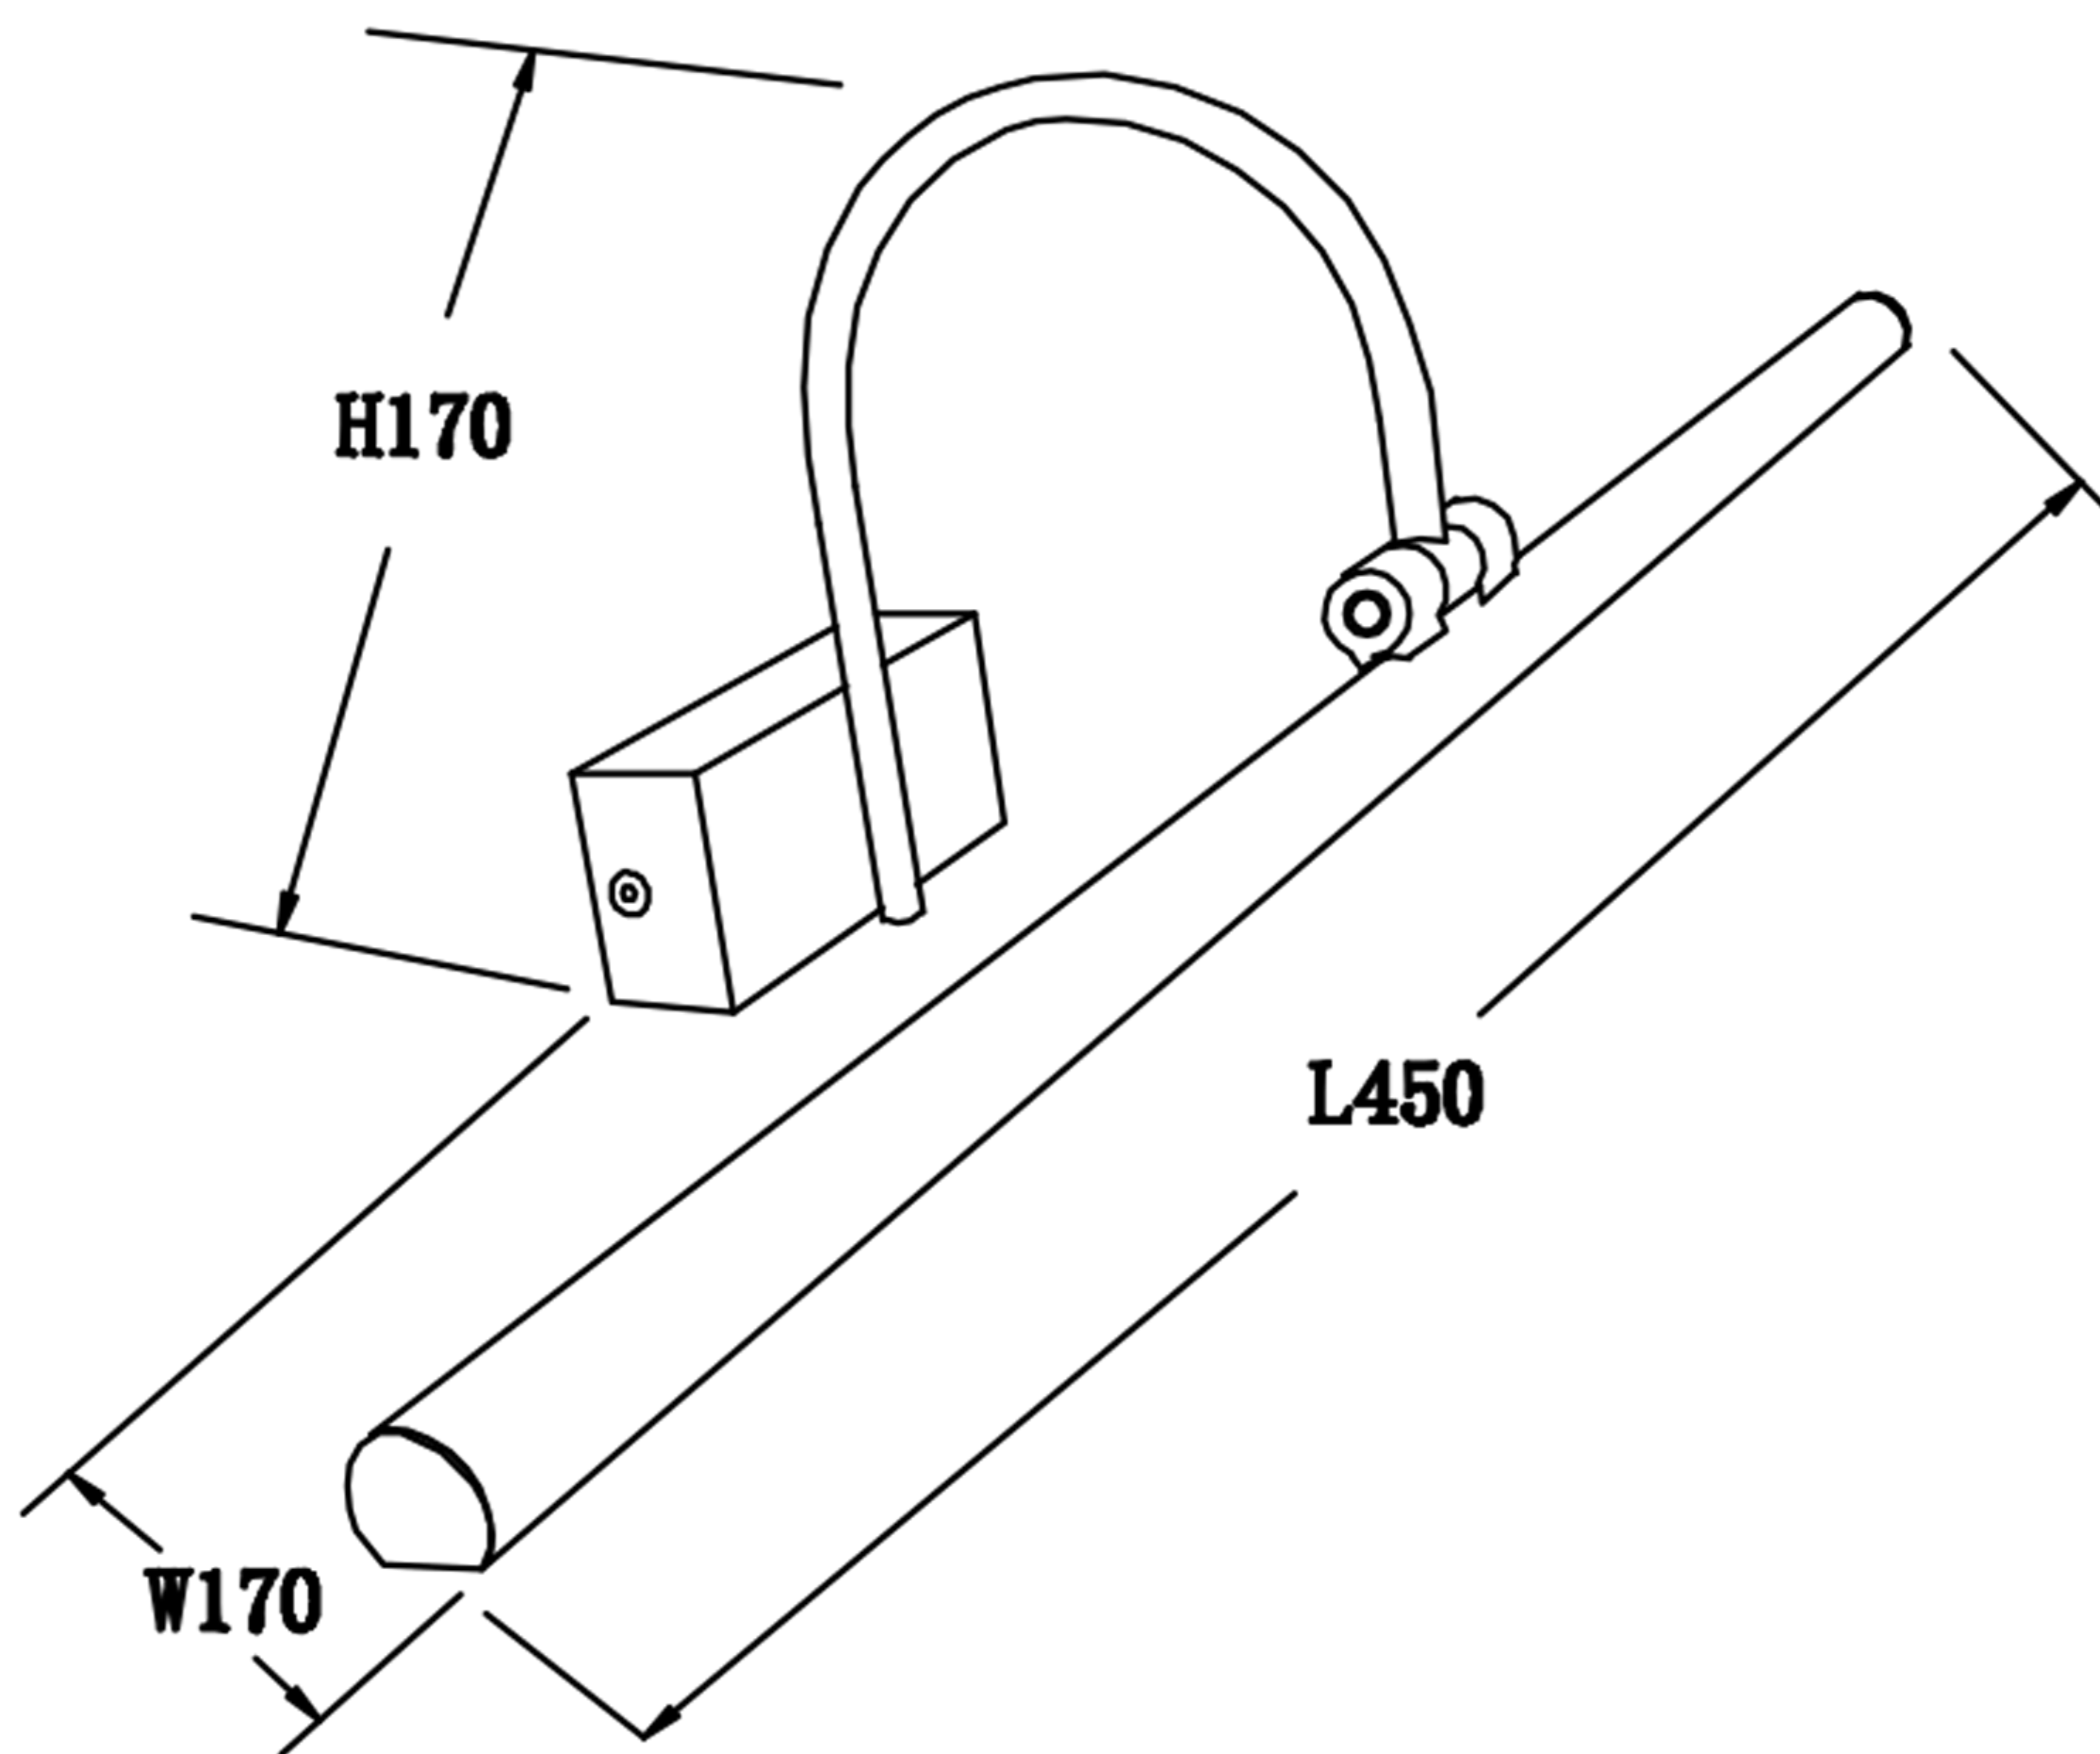

## Specification of installation

In order to ensure safety use, please notice the following items:

- Read and understand the whole Specification.
- Suitable for the use of 220-240V and 50-60HZ.
- Please wear gloves as installment and avoid rot on the surface of plating.
- Must be installed on the fixed places and be checked annually.
- Please turn off the lighting source by soft cloth as cleaning prohibited to use of rotted detergent.
- Please connect with the local sales service center when there are any abnormality.

Live wire-Brown  
Neutral-Light grey  
Ground wire-Yellow

- 1 Wall anchor
- 2 Mounting
- 3 Self-tapping screw
- 4 Terminal
- 5 Nut
- 6 Gold

# WALL OF THE BOX SIZE

# FITURE SIZE

CLT 123W450