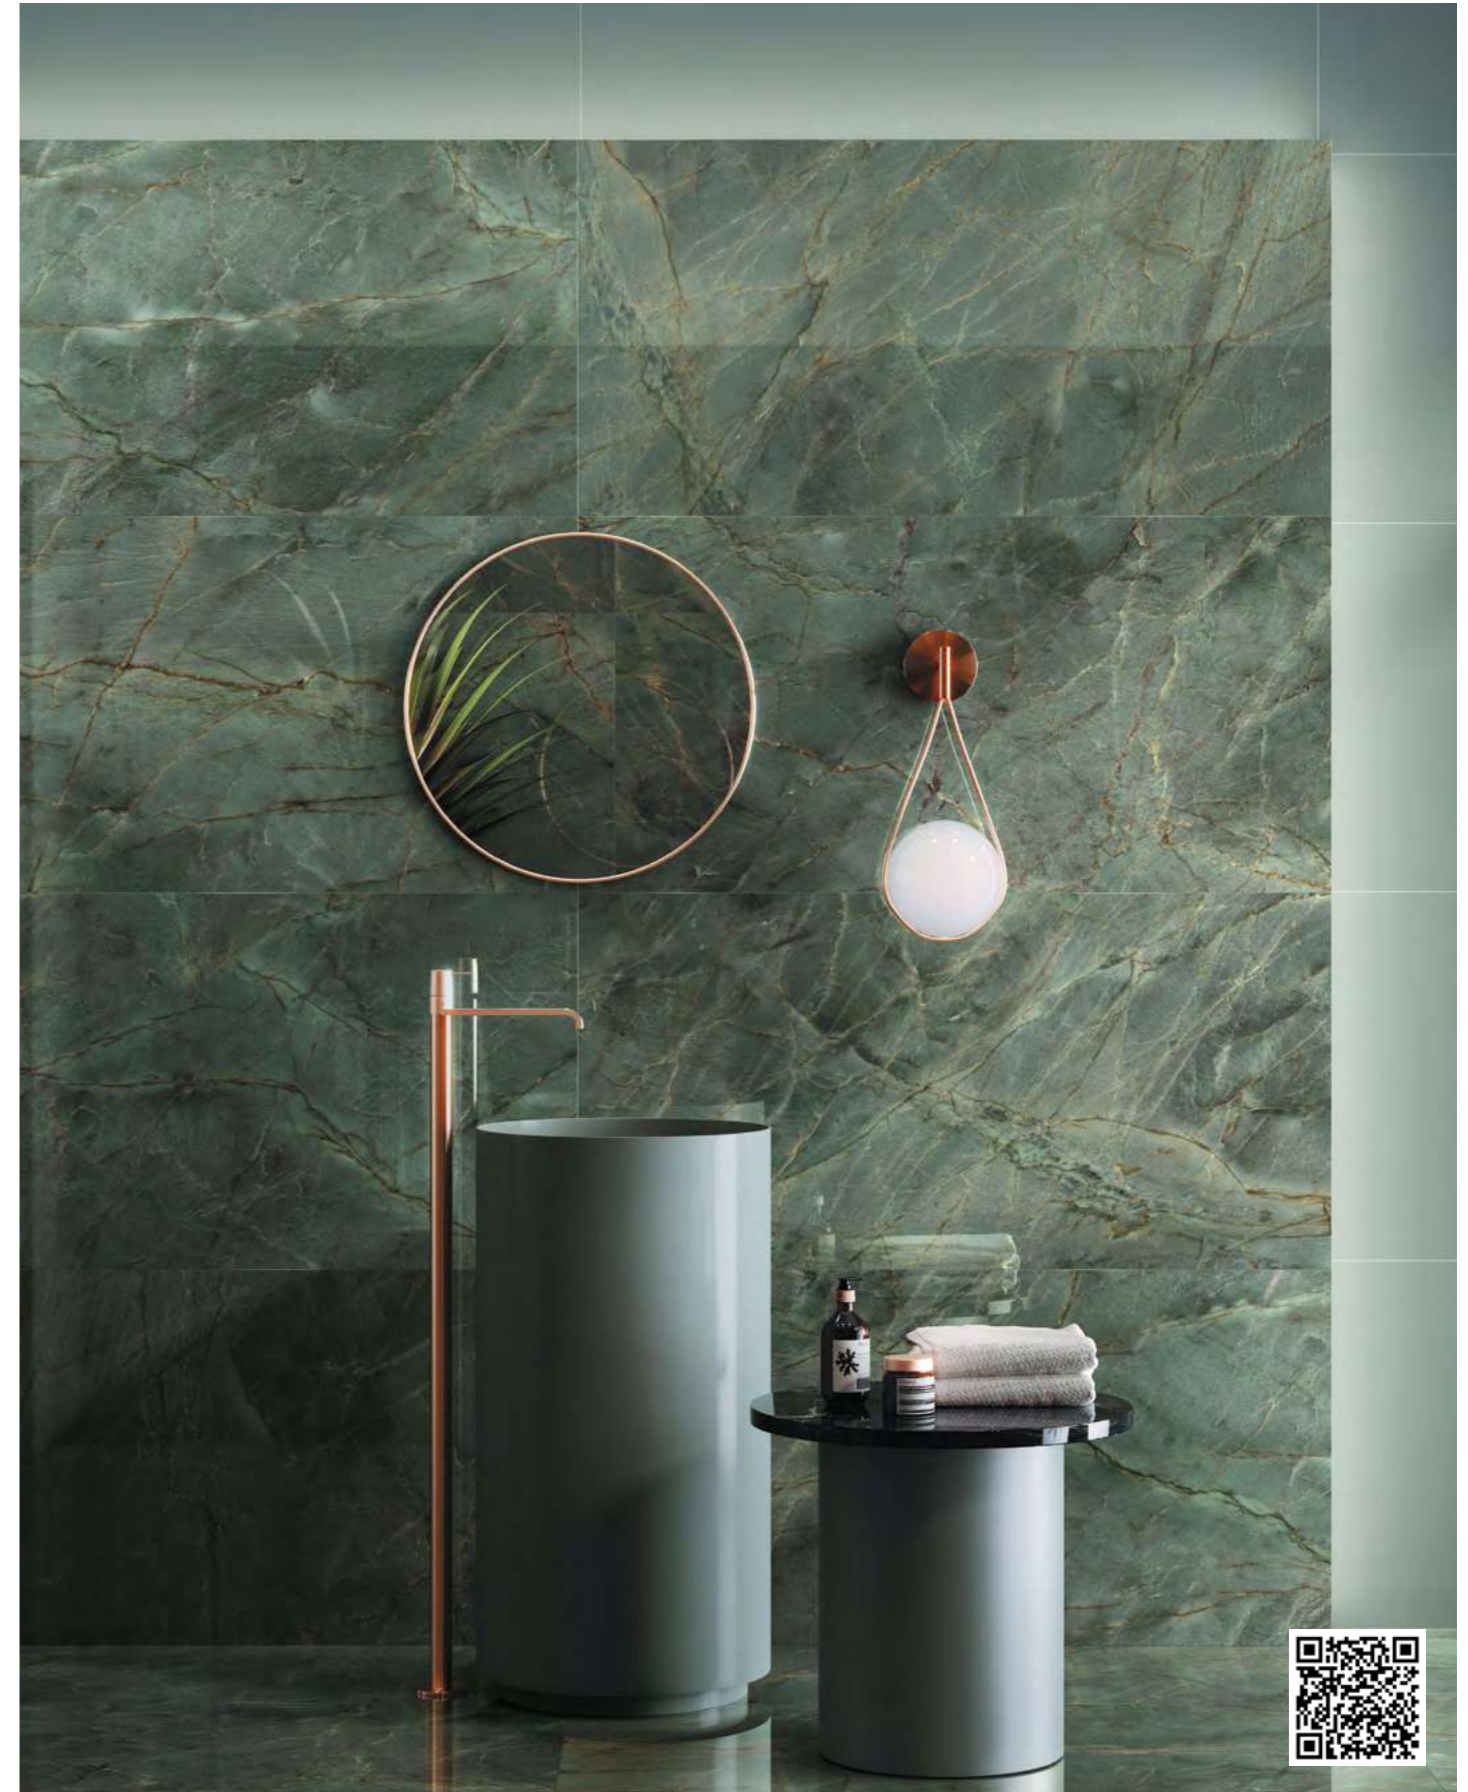

КЕРАМОГРАНИТ 120x120 60x120

60x120	2	1.44	34.09	46.08	
120x120	2	1.44	33.67	51.84