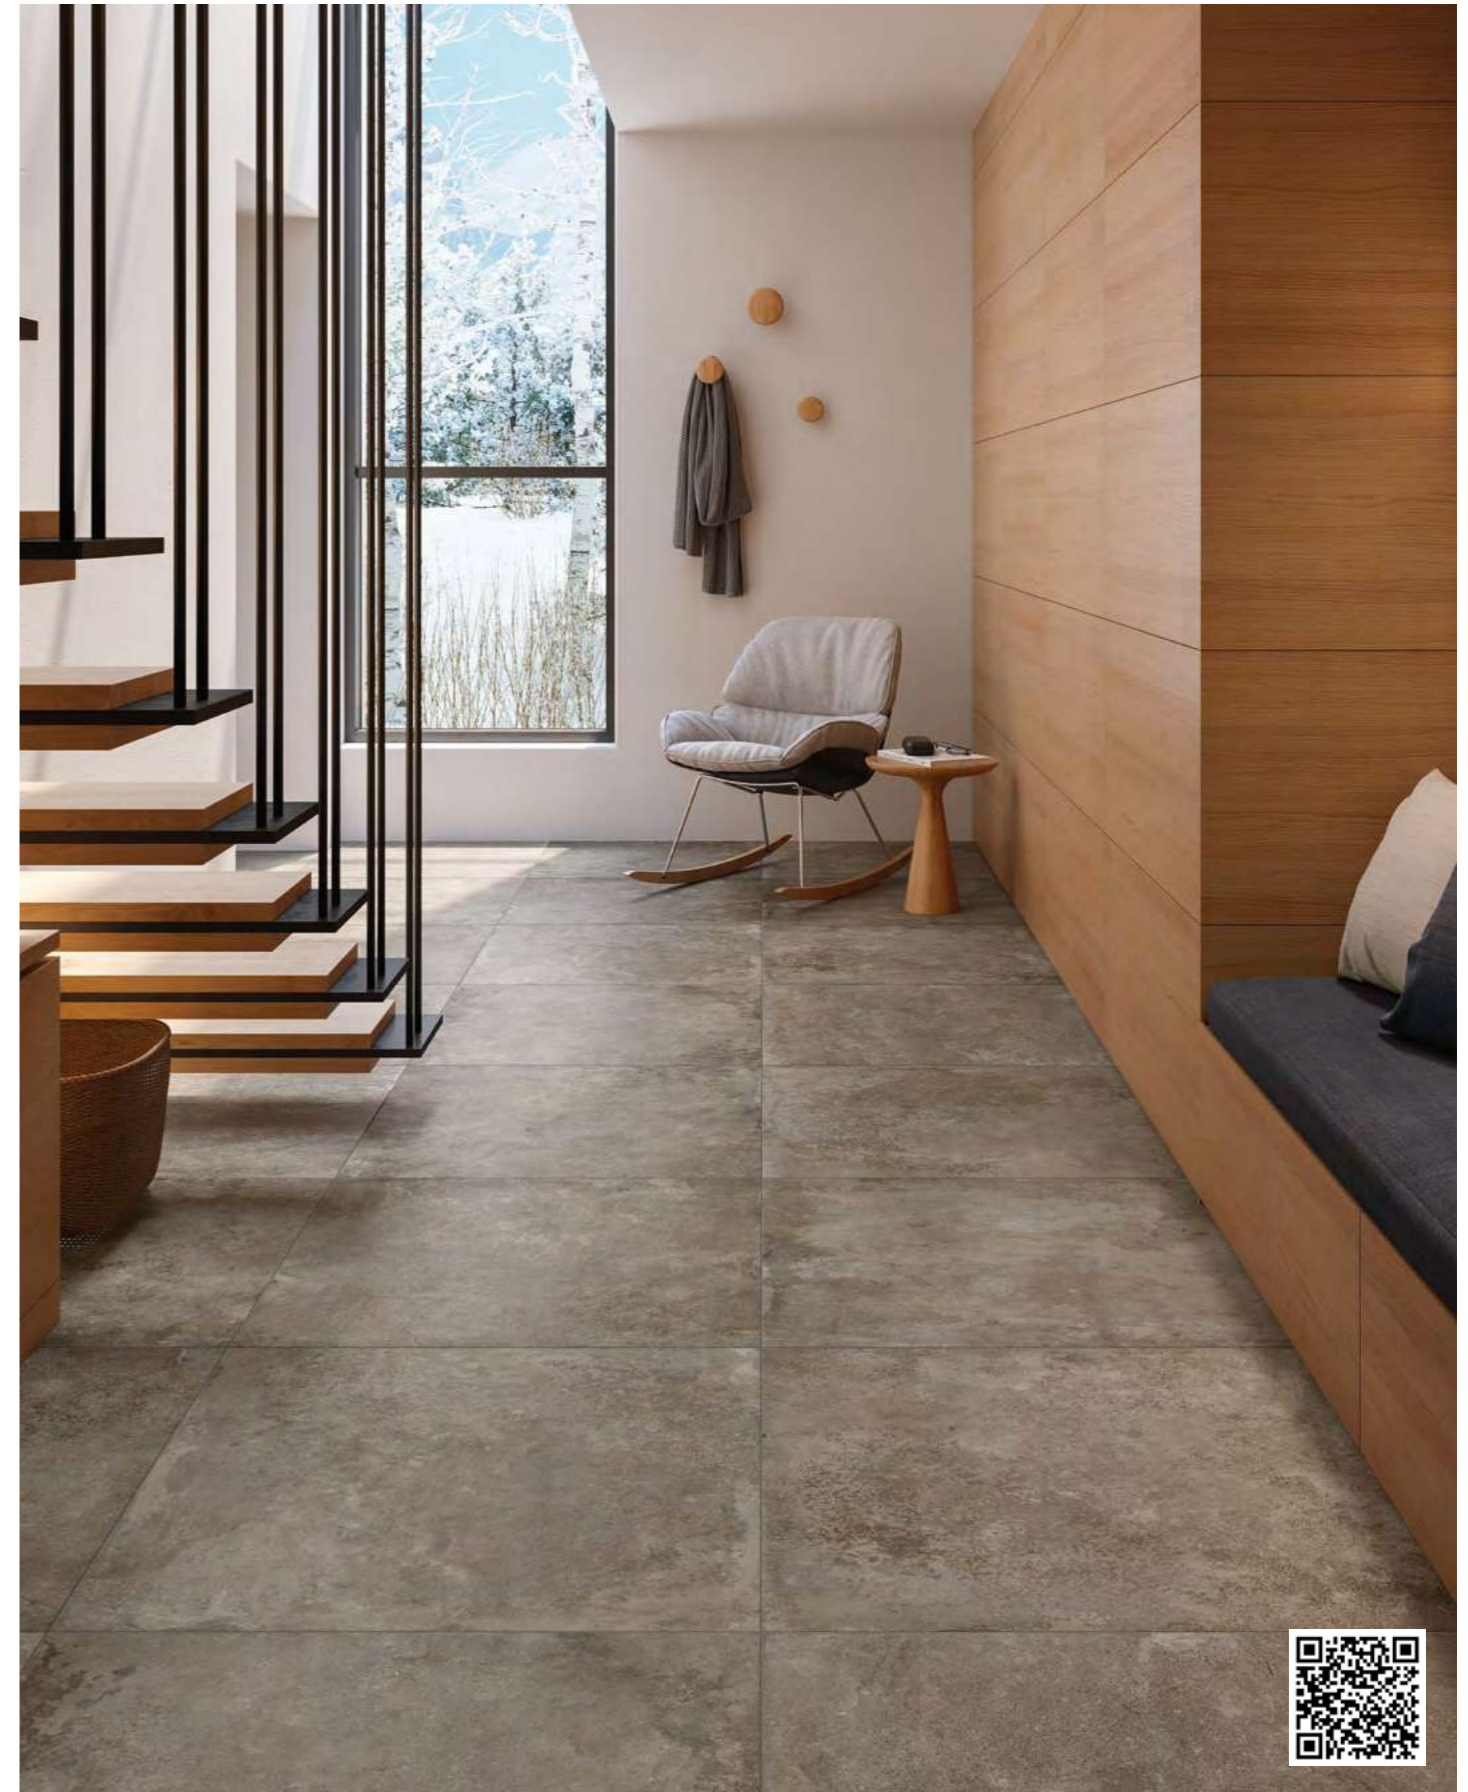

Pier 45

КЕРАМОГРАНИТ 60x120 60x60

cm		m²	Kg	m²
60x60	4	1.44	31.40	43.20
60x120	2	1.44	34.09	46.08